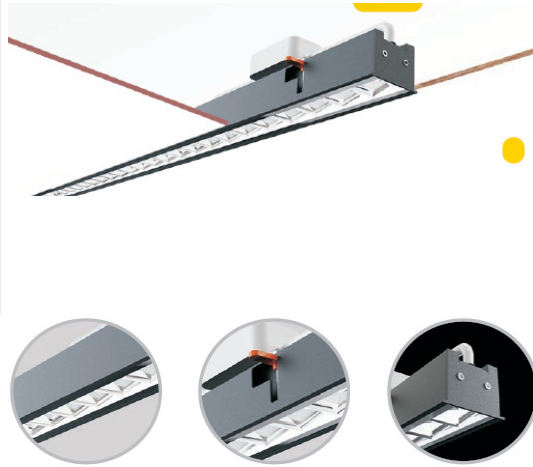

Model:

**DA-RLD-WW-30W
IP20**

**CE &
Energy Star Compliant**

Features

- Ideal for Retail, Commercial Foyers and Residential
- Slim line Compact Design
- Recommended Distance from Wall: 15CM or 20CM
- Energy saving up to 50% compared with traditional ones under same flux
- Life Span: over 50,000 hrs
- DALI Driver Available
- Warranty: 5 years

Specification

Model	DA-RLD-WW-30W
Power Consumption	30W
Dimensions (mm)	(L)997x (W)60 x (H)45mm
Cut-out	998x 55mm
Color Temperature	3000K
Initial Luminous flux	2760 lm
Color Rendering index (CRI)	>90
Power Factor	>0.9
Mounting	Recessed
Driver	RCM Compliant Remote, DALI Available
Beam Angle	10°/15°/30°/45°