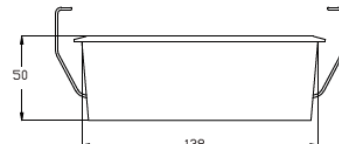

Features

- Ideal for Retail, Commercial Foyers and Residential
- Slim line Compact Design
- Energy saving up to 50% compared with traditional ones under same flux
- Life Span: over 50,000 hrs
- DALI Driver Available
- Warranty: 5 years

Specification

Model	DA-RLD-12W
Power Consumption	12W
Dimensions (mm)	(L)147 x (W)45 x (H)50mm
Cut-out	140 x 37mm
Color Temperature	3000K
Initial Luminous flux	720 lm
Color Rendering index (CRI)	>90
Power Factor	>0.9
Mounting	Recessed
Driver	RCM Compliant Remote, DALI Available
Beam Angle	30°/45°

Benefits

- Extra Long Life More than 50,000 hours
- Save up to 80% of energy Consumption & reduce maintenance costs
- Virtually no heat or UV output
- No Mercury & Resistant to Shock and vibration