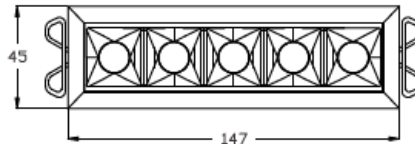

Features

- Ideal for Retail, Commercial Foyers and Residential
- Slim line Compact Design
- Energy saving up to 50% compared with traditional ones under same flux
- Life Span: over 50,000 hrs
- DALI Driver Available
- Warranty: 5 years

Specification

Model	DA-RLD-12W
Power Consumption	12W
Dimensions (mm)	(L)147 x (W)45 x (H)50mm
Cut-out	140 x 37mm
Color Temperature	3000K
Initial Luminous flux	720 lm
Color Rendering index (CRI)	>90
Power Factor	>0.9
Mounting	Recessed
Driver	RCM Compliant Remote, DALI Available
Beam Angle	30°/45°

Benefits

- Extra Long Life More than 50,000 hours
- Save up to 80% of energy Consumption & reduce maintenance costs
- Virtually no heat or UV output
- No Mercury & Resistant to Shock and vibration